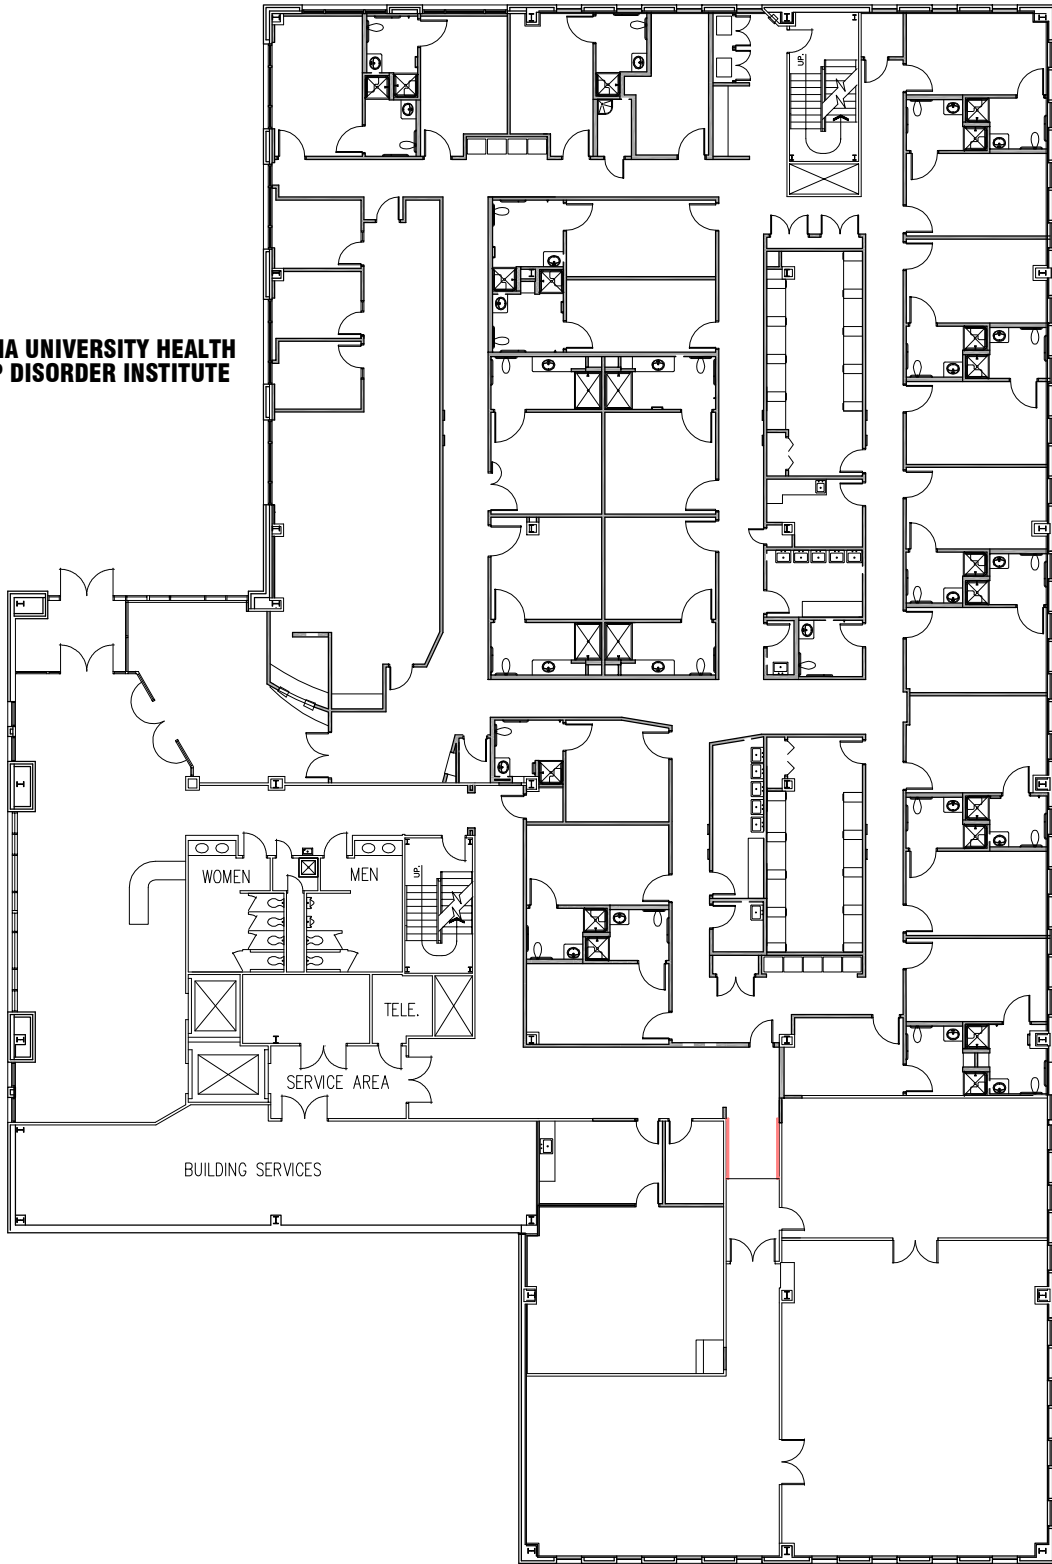

**INDIANA UNIVERSITY HEALTH
SLEEP DISORDER INSTITUTE**

AVAILABLE
3,917 SF

KEYPLAN
NOT TO SCALE

NORTH

SCIENCE AND TECHNOLOGY
CANAL LEVEL

DATE
11/06/2014

C:\Users\eriley\Desktop\rei_real_estate_Jogo.gif

LEASE BOARD

PROJECT NO.
14067